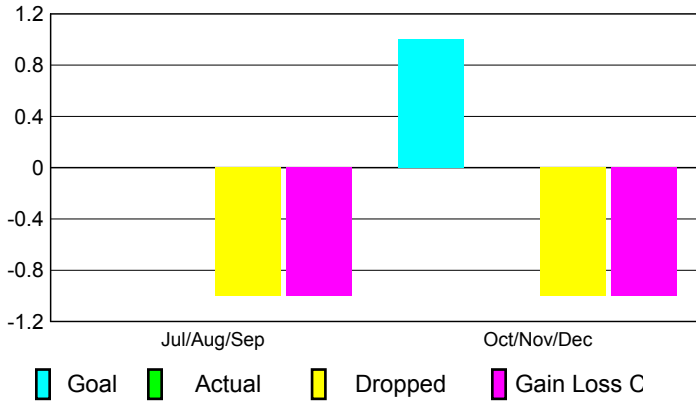

2010-2011 GMT Reports for District (or Undistricted) **District 9 NW**

GMT: **Gary W Fry**

Location: **IOWA**

GMT CA: **1**

CLUBS

**Club Results
2010-2011**

**Clubs
2009-2010**

Month	New Club Goal	Actual New Clubs	Actual Dropped Clubs	Gain/Loss of Clubs	Gain/Loss of Clubs
Jul/Aug/Sep	0	0	-1	-1	0
Oct/Nov/Dec	1	0	-1	-1	0
Totals	1	0	-2	-2	0

Club Results 2010-2011

Goal, New, Dropped, Gain/Loss

Comparison of Club Gain/Loss

Current Year Compared to the Previous Year

YTD Status Quo Clubs 2010-2011

Status Quo Clubs Compared to Status Quo Members

MEMBERSHIP