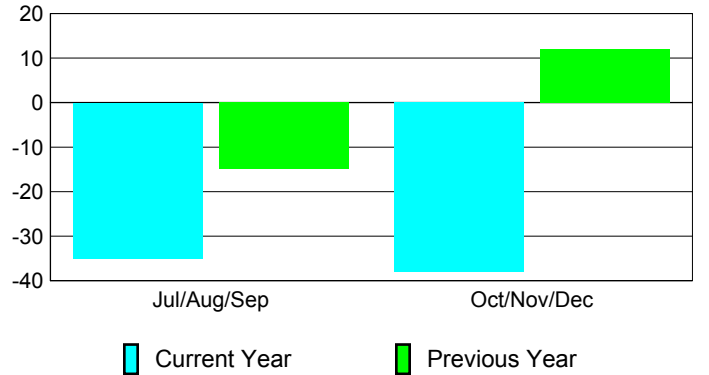

Comparison of Membership Gain/Loss

Current Year Compared to the Previous Year